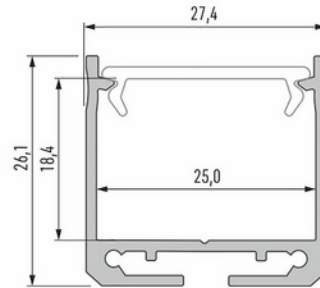

FDV DOCUMENTATION
Profile Type Dileda laquered black 2,02m
Art.no: 10-0185-20

Lighting Solutions

Profile Type Dileda laquered black 2,02m

CE

| SPECIFICATIONS | |
|--------------------------|--------|
| Length (product) (mm) | 2020.0 |
| Width (product) (mm) | 27.4 |
| Height (product) (mm) | 26.1 |
| Max Width LED Strip (mm) | 25.0 |