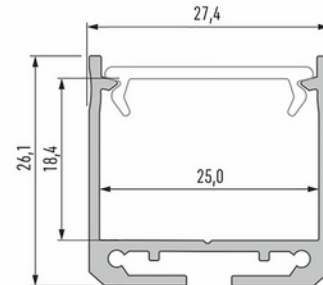

**PRODUCT DATA SHEET**

Profile Type Dileda laquered black 2,02m

Art.no: 10-0185-20

*Lighting Solutions*

Profile Type Dileda laquered black 2,02m

CE

DIMENSIONS	
Length (product) (mm)	2020.0
Width (product) (mm)	27.4
Height (product) (mm)	26.1
Max Width LED Strip (mm)	25.0