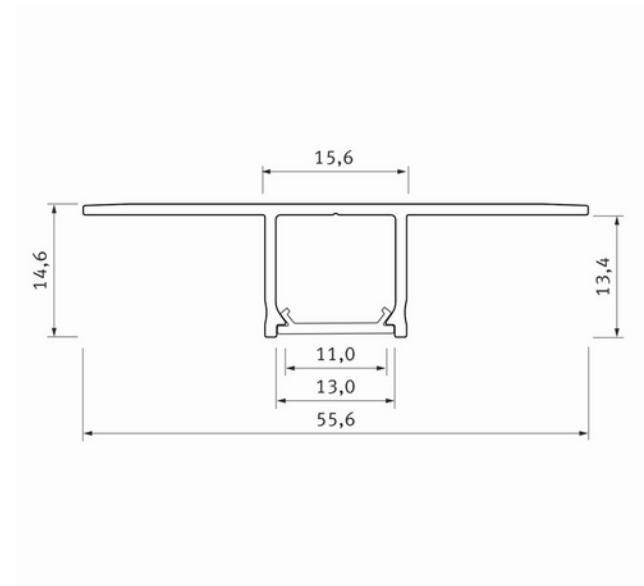

**FDV DOCUMENTATION**

Profile Type Falco recessed WH 2,02 m inc/end caps

Art.no: 10-0911-20

*Lighting Solutions*

Profile Type Falco recessed WH 2,02 m inc/end caps

SPECIFICATIONS	
Length (product) (mm)	2020.0
Width (product) (mm)	55.6
Height (product) (mm)	14.6
Weight (product) (kg)	0.512
Max Width LED Strip (mm)	13.0