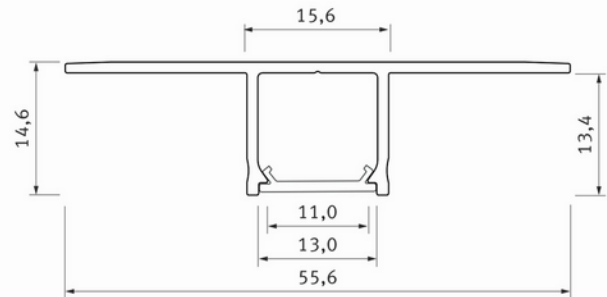

**PRODUCT DATA SHEET**

Profile Type Falco recessed WH 2,02 m inc/end caps

Art.no: 10-0911-20

*Lighting Solutions*

Profile Type Falco recessed WH 2,02 m inc/end caps

TECHNICAL DATA	
Outdoor	No

DIMENSIONS	
Length (product) (mm)	2020.0
Width (product) (mm)	55.6
Height (product) (mm)	14.6
Weight (product) (kg)	0.512
Max Width LED Strip (mm)	13.0

MATERIALS AND SURFACES	
Color	White

INSTALLATION AND CONNECTION	
Mounting	Recessed

PRODUCT DATA SHEET

Profile Type Falco recessed WH 2,02 m inc/end caps

Art.no: 10-0911-20

Lighting Solutions

ENERGY AND CERTIFICATIONS