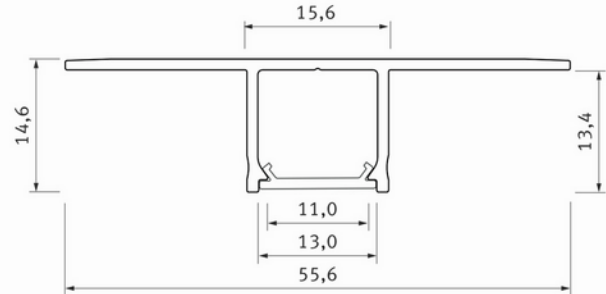

**PRODUCT DATA SHEET**

Profile Type Falco recessed BK 2,02m inc/end caps

Art.no: 10-0925-20

*Lighting Solutions*

Profile Type Falco recessed BK 2,02m inc/end caps

TECHNICAL DATA	
Outdoor	No

DIMENSIONS	
Length (product) (mm)	2020.0
Width (product) (mm)	55.6
Height (product) (mm)	14.6
Weight (product) (kg)	0.512
Max Width LED Strip (mm)	13.0

MATERIALS AND SURFACES	
Color	Black

INSTALLATION AND CONNECTION	
Mounting	Recessed

PRODUCT DATA SHEET

Profile Type Falco recessed BK 2,02m inc/end caps

Art.no: 10-0925-20

Lighting Solutions

ENERGY AND CERTIFICATIONS	
CE mark	Yes