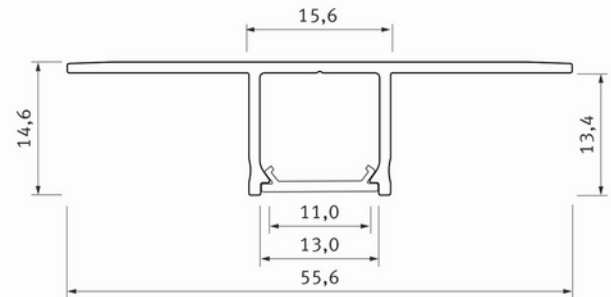

**FDV DOCUMENTATION**

Profile Type Falco recessed Alu 2,02m inc/end caps

Art.no: 10-0934-20

*Lighting Solutions*

Profile Type Falco recessed Alu 2,02m inc/end caps

SPECIFICATIONS	
Length (product) (mm)	2020.0
Width (product) (mm)	55.6
Height (product) (mm)	14.6
Weight (product) (kg)	0.512
Max Width LED Strip (mm)	13.0