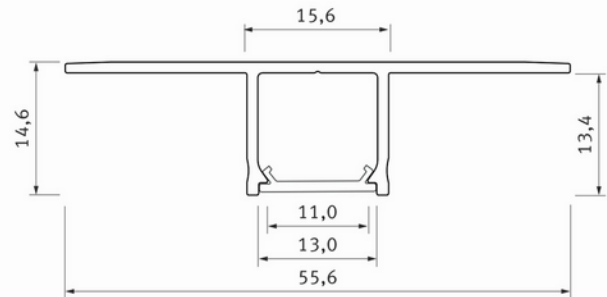

**PRODUCT DATA SHEET**

Profile Type Falco recessed Alu 2,02m inc/end caps

Art.no: 10-0934-20

*Lighting Solutions*

Profile Type Falco recessed Alu 2,02m inc/end caps

**TECHNICAL DATA**

Outdoor	No
---------	----

DIMENSIONS

Length (product) (mm)	2020.0
Width (product) (mm)	55.6
Height (product) (mm)	14.6
Weight (product) (kg)	0.512
Max Width LED Strip (mm)	13.0

MATERIALS AND SURFACES

Color	Aluminium
-------	-----------

INSTALLATION AND CONNECTION

Mounting	Recessed
----------	----------

PRODUCT DATA SHEET

Profile Type Falco recessed Alu 2,02m inc/end caps

Art.no: 10-0934-20

Lighting Solutions