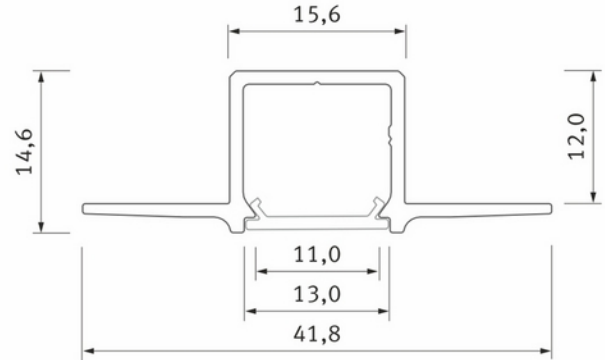

**FDV DOCUMENTATION**

Profile Type Gaudi recessed drywall WH 2,02m inc/end caps

Art.no: 10-0951-20

*Lighting Solutions*

Profile Type Gaudi recessed drywall WH 2,02m inc/end caps

SPECIFICATIONS	
Length (product) (mm)	2020.0
Width (product) (mm)	41.8
Height (product) (mm)	14.6
Weight (product) (kg)	0.464
Max Width LED Strip (mm)	13.0