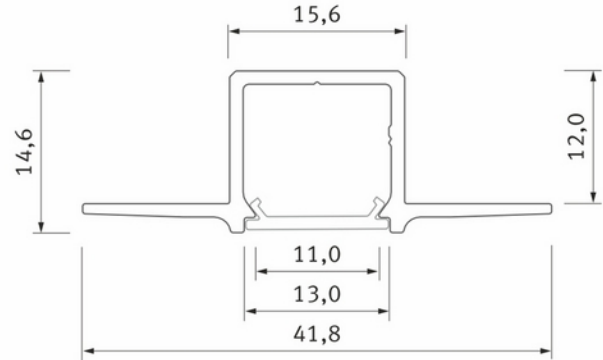

**PRODUCT DATA SHEET**

Profile Type Gaudi recessed drywall WH 2,02m inc/end caps

Art.no: 10-0951-20

*Lighting Solutions*

Profile Type Gaudi recessed drywall WH 2,02m inc/end caps

TECHNICAL DATA	
Outdoor	No

DIMENSIONS	
Length (product) (mm)	2020.0
Width (product) (mm)	41.8
Height (product) (mm)	14.6
Weight (product) (kg)	0.464
Max Width LED Strip (mm)	13.0

MATERIALS AND SURFACES	
Color	White

INSTALLATION AND CONNECTION	
Mounting	Recessed

PRODUCT DATA SHEET

Profile Type Gaudi recessed drywall WH 2,02m inc/end caps

Art.no: 10-0951-20

Lighting Solutions

ENERGY AND CERTIFICATIONS

CE mark	Yes
---------	-----