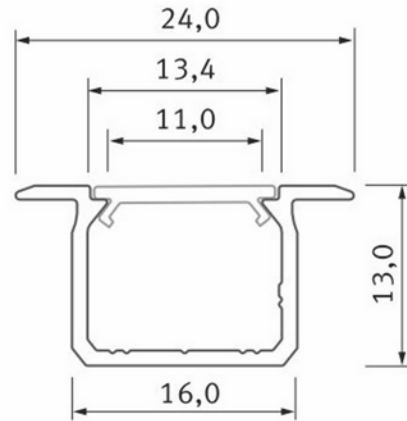

**FDV DOCUMENTATION**

Profile Type U recessed WH 2,02 m inc/end caps

Art.no: 10-1031-20

*Lighting Solutions*

Profile Type U recessed WH 2,02 m inc/end caps

SPECIFICATIONS	
Length (product) (mm)	2020.0
Width (product) (mm)	24.0
Height (product) (mm)	13.0
Weight (product) (kg)	0.263
Max Width LED Strip (mm)	13.4