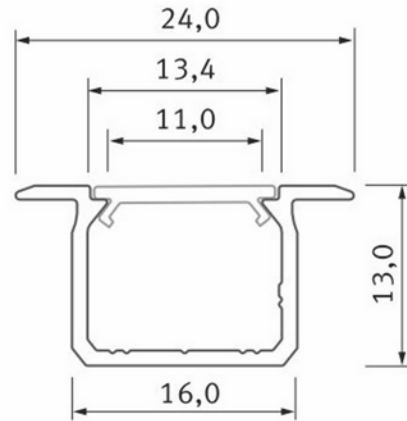

**PRODUCT DATA SHEET**

Profile Type U recessed WH 2,02 m inc/end caps

Art.no: 10-1031-20

*Lighting Solutions*

Profile Type U recessed WH 2,02 m inc/end caps

TECHNICAL DATA	
Outdoor	No

DIMENSIONS	
Length (product) (mm)	2020.0
Width (product) (mm)	24.0
Height (product) (mm)	13.0
Weight (product) (kg)	0.263
Max Width LED Strip (mm)	13.4

MATERIALS AND SURFACES	
Color	White

INSTALLATION AND CONNECTION	
Mounting	Recessed

PRODUCT DATA SHEET

Profile Type U recessed WH 2,02 m inc/end caps

Art.no: 10-1031-20

Lighting Solutions

ENERGY AND CERTIFICATIONS