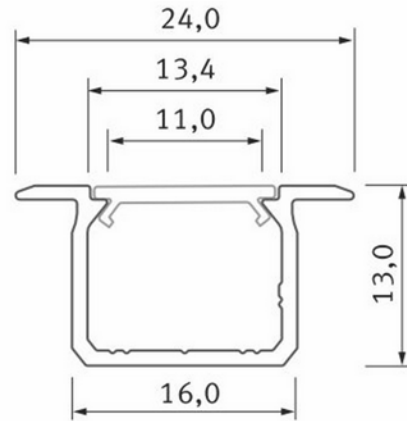

**FDV DOCUMENTATION**

Profile Type U recessed BK 2,02m inc/end caps

Art.no: 10-1042-20

*Lighting Solutions*

Profile Type U recessed BK 2,02m inc/end caps

SPECIFICATIONS	
Length (product) (mm)	2020.0
Width (product) (mm)	24.0
Height (product) (mm)	13.0
Weight (product) (kg)	0.263
Max Width LED Strip (mm)	13.4