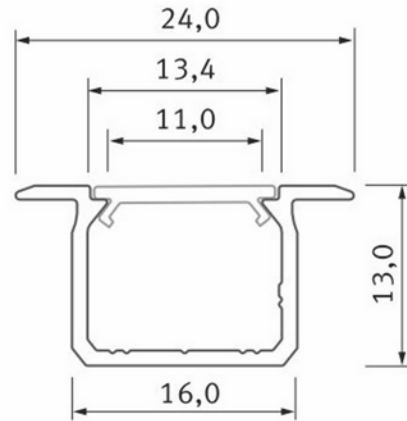

**PRODUCT DATA SHEET**

Profile Type U recessed BK 2,02m inc/end caps

Art.no: 10-1042-20

*Lighting Solutions*

## Profile Type U recessed BK 2,02m inc/end caps

| TECHNICAL DATA |    |
|----------------|----|
| Outdoor        | No |

| DIMENSIONS               |        |
|--------------------------|--------|
| Length (product) (mm)    | 2020.0 |
| Width (product) (mm)     | 24.0   |
| Height (product) (mm)    | 13.0   |
| Weight (product) (kg)    | 0.263  |
| Max Width LED Strip (mm) | 13.4   |

**PRODUCT DATA SHEET**

Profile Type U recessed BK 2,02m inc/end caps

Art.no: 10-1042-20

*Lighting Solutions*

| ENERGY AND CERTIFICATIONS |     |
|---------------------------|-----|
| CE mark                   | Yes |