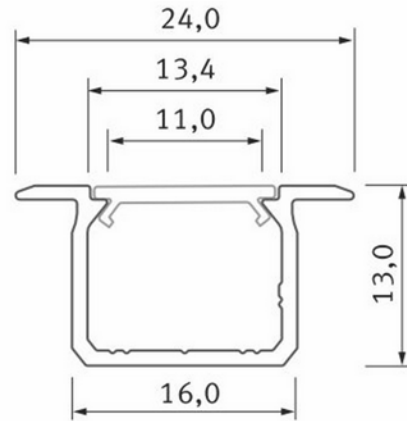

**PRODUCT DATA SHEET**

Profile Type U recessed ALU 2,02m inc/end caps

Art.no: 10-1054-20

*Lighting Solutions*

Profile Type U recessed ALU 2,02m inc/end caps

TECHNICAL DATA	
Outdoor	No

DIMENSIONS	
Length (product) (mm)	2020.0
Width (product) (mm)	24.0
Height (product) (mm)	13.0
Weight (product) (kg)	0.263
Max Width LED Strip (mm)	13.4

MATERIALS AND SURFACES	
Color	Silver Anodized

INSTALLATION AND CONNECTION	
Mounting	Recessed

PRODUCT DATA SHEET

Profile Type U recessed ALU 2,02m inc/end caps

Art.no: 10-1054-20

Lighting Solutions

ENERGY AND CERTIFICATIONS