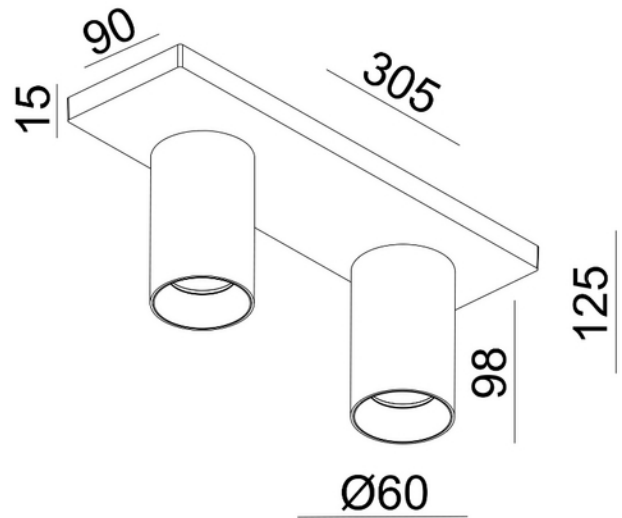

**PRODUCT DATA SHEET**

Tania Mini S2 2xGU10 max 7,5W led BK

Art.no: 101082-02-2

*Lighting Solutions*

## Tania Mini S2 2xGU10 max 7,5W led BK

Tania Mini S2 is a small double spotlight in a modern and contemporary design for surface mounting. GU10 light source not included. Gold front ring can be purchased separately.

**PRODUCT DATA SHEET**

Tania Mini S2 2xGU10 max 7,5W led BK

Art.no: 101082-02-2

*Lighting Solutions*

DIMENSIONS	
Length (product) (mm)	305.0
Width (product) (mm)	90.0
Height (product) (mm)	125.0

MATERIALS AND SURFACES	
Color	Black