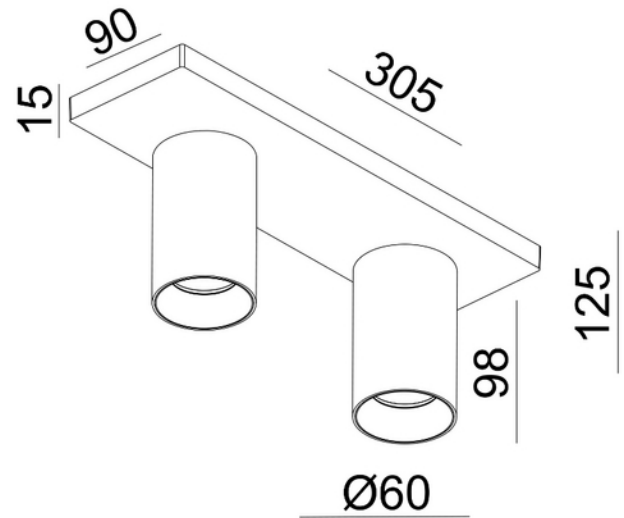

**PRODUCT DATA SHEET**

Tania Mini S2 2xGU10 max 7,5W led WH

Art.no: 101082-02-3

*Lighting Solutions*

Tania Mini S2 2xGU10 max 7,5W led WH

Tania Mini S2 is a small double spotlight in a modern and contemporary design for surface mounting. GU10 light source not included. Gold front ring can be purchased separately.

**PRODUCT DATA SHEET**

Tania Mini S2 2xGU10 max 7,5W led WH

Art.no: 101082-02-3

*Lighting Solutions*

DIMENSIONS	
Length (product) (mm)	305.0
Width (product) (mm)	90.0
Height (product) (mm)	125.0

MATERIALS AND SURFACES	
Color	White