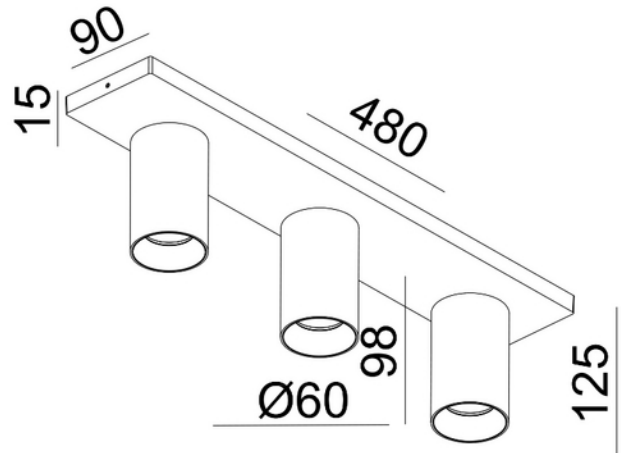

**PRODUCT DATA SHEET**

Tania Mini S3 3xGU10 max 7,5W led BK

Art.no: 101083-02-2

*Lighting Solutions*

## Tania Mini S3 3xGU10 max 7,5W led BK

Tania Mini S3 is a small triple spotlight modern and contemporary design for surface mounting. GU10 light source not included. Gold front ring can be purchased separately.

**PRODUCT DATA SHEET**

Tania Mini S3 3xGU10 max 7,5W led BK

Art.no: 101083-02-2

*Lighting Solutions*

DIMENSIONS	
Length (product) (mm)	485.0
Width (product) (mm)	90.0
Height (product) (mm)	125.0

MATERIALS AND SURFACES	
Color	Black