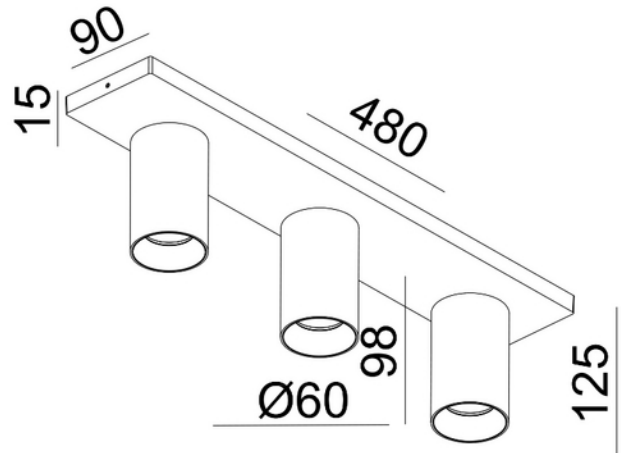

**PRODUCT DATA SHEET**

Tania Mini S3 3xGU10 max 7,5W led WH

Art.no: 101083-02-3

*Lighting Solutions*

Tania Mini S3 3xGU10 max 7,5W led WH

Tania Mini S3 is a small triple spotlight modern and contemporary design for surface mounting. GU10 light source not included. Gold front ring can be purchased separately.

**PRODUCT DATA SHEET**

Tania Mini S3 3xGU10 max 7,5W led WH

Art.no: 101083-02-3

*Lighting Solutions*

DIMENSIONS	
Length (product) (mm)	485.0
Width (product) (mm)	90.0
Height (product) (mm)	125.0

MATERIALS AND SURFACES	
Color	White