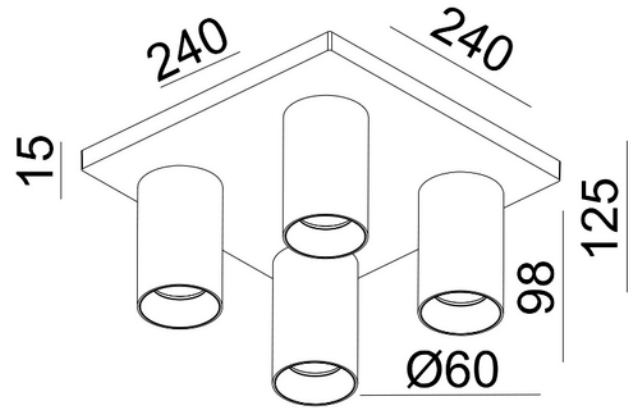

**PRODUCT DATA SHEET**

Tania Mini S4 4xGU10 max 7,5W led BK

Art.no: 101084-02-2

*Lighting Solutions*

Tania Mini S4 4xGU10 max 7,5W led BK

Tania Mini S4 is a small quadruple spotlight modern and contemporary design for surface mounting. GU10 light source not included. Gold front ring can be purchased separately.

**PRODUCT DATA SHEET**

Tania Mini S4 4xGU10 max 7,5W led BK

Art.no: 101084-02-2

*Lighting Solutions*

DIMENSIONS	
Length (product) (mm)	240.0
Width (product) (mm)	240.0
Height (product) (mm)	125.0

MATERIALS AND SURFACES	
Color	Black