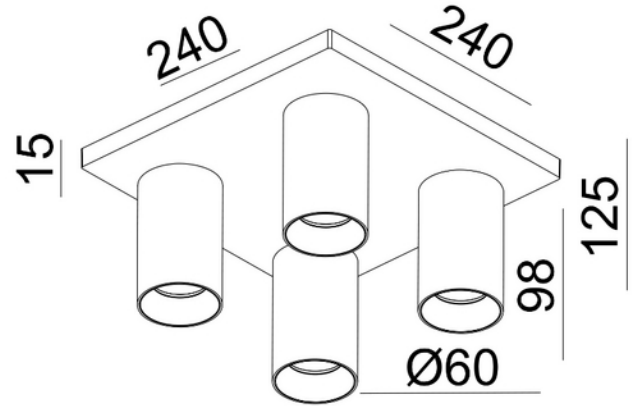

**PRODUCT DATA SHEET**

Tania Mini S4 4xGU10 max 7,5W led BK

Art.no: 101084-2

*Lighting Solutions*

Tania Mini S4 4xGU10 max 7,5W led BK

Tania Mini S4 is a small quadruple spotlight modern and contemporary design for surface mounting. GU10 light source not included. Gold front ring can be purchased separately.

**PRODUCT DATA SHEET**

Tania Mini S4 4xGU10 max 7,5W led BK

Art.no: 101084-2

*Lighting Solutions*

DIMENSIONS	
Length (product) (mm)	240.0
Width (product) (mm)	240.0
Height (product) (mm)	125.0

MATERIALS AND SURFACES	
Color	Black