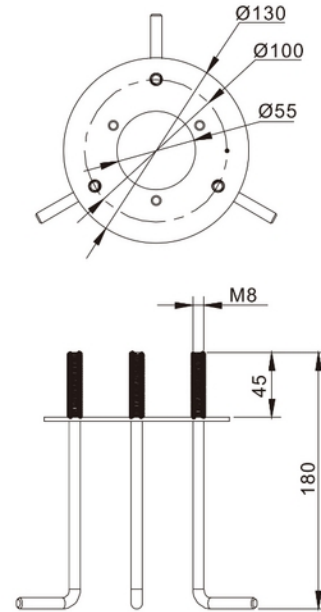

PRODUCT DATA SHEET
Arke Bollard ground mounting kit
Art.no: 101150-02

Lighting Solutions

Arke Bollard ground mounting kit

Arke Bollard ground mounting kit.

DIMENSIONS	
Width (product) (mm)	130.0
Height (product) (mm)	45.0

MATERIALS AND SURFACES	
Color	Grey
RAL Code	RAL7022