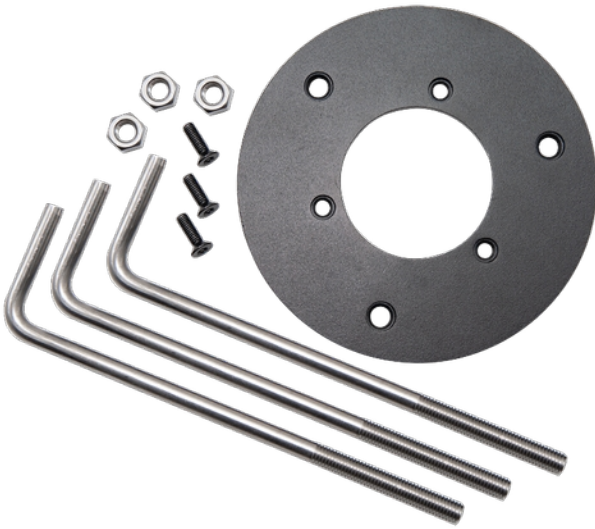

PRODUCT DATA SHEET
Arke Bollard ground mounting kit
Art.no: 101150-02

Lighting Solutions

Arke Bollard ground mounting kit

Arke Bollard ground mounting kit.

DIMENSIONS	
Width (product) (mm)	130.0
Height (product) (mm)	45.0

MATERIALS AND SURFACES	
Color	Grey
RAL Code	RAL7022