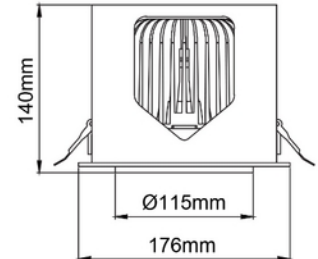

**FDV DOCUMENTATION**

Manna Single 4100lm 930 40° 35W BK 18i3

Art.no: 101242-40-2

*Lighting Solutions*

Manna Single 4100lm 930 40° 35W BK 18i3

SPECIFICATIONS	
Operating temperature (°C)	50
Forward Voltage LED (max tp=25) (V)	38.7
Forward Voltage LED (min tp=65) (V)	29.3
CC (driver) [mA]	1050
CC (forward voltage driver) (V)	42.0
Inrush current time (µs)	250.0
Inrush current I _{max} (A)	25.0
Length (product) (mm)	176.0
Width (product) (mm)	176.0
Height (product) (mm)	140.0

FDV DOCUMENTATION

Manna Single 4100lm 930 40° 35W BK 18i3

Art.no: 101242-40-2

Lighting Solutions

LIGHT DISTRIBUTION