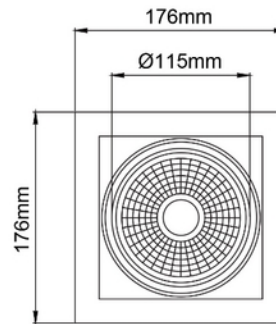

**FDV DOCUMENTATION**

Manna Single 4100lm 930 40° 35W BK 18i3

Art.no: 101242-40-2

*Lighting Solutions*

Manna Single 4100lm 930 40° 35W BK 18i3

SPECIFICATIONS	
Operating temperature (°C)	50
Forward Voltage LED (max tp=25) (V)	38.7
Forward Voltage LED (min tp=65) (V)	29.3
CC (driver) [mA]	1050
CC (forward voltage driver) (V)	42.0
Inrush current time (µs)	250.0
Inrush current I _{max} (A)	25.0
Length (product) (mm)	176.0
Width (product) (mm)	176.0
Height (product) (mm)	140.0

FDV DOCUMENTATION

Manna Single 4100lm 930 40° 35W BK 18i3

Art.no: 101242-40-2

Lighting Solutions

LIGHT DISTRIBUTION