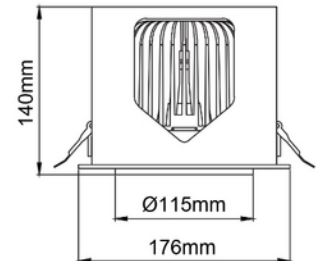

**FDV DOCUMENTATION**

Manna Single 4100lm 930 40° 35W WH 18i3

Art.no: 101242-40-3

*Lighting Solutions*

## Manna Single 4100lm 930 40° 35W WH 18i3

SPECIFICATIONS	
Operating temperature (°C)	50
Forward Voltage LED (max tp=25) (V)	38.7
Forward Voltage LED (min tp=65) (V)	29.3
CC (driver) [mA]	1050
CC (forward voltage driver) (V)	42.0
Inrush current time (µs)	250.0
Inrush current I <sub>max</sub> (A)	25.0
Length (product) (mm)	176.0
Width (product) (mm)	176.0
Height (product) (mm)	140.0

**FDV DOCUMENTATION**

Manna Single 4100lm 930 40° 35W WH 18i3

Art.no: 101242-40-3

*Lighting Solutions*

**LIGHT DISTRIBUTION**