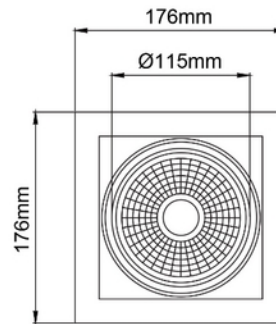

**FDV DOCUMENTATION**

Manna Single 4100lm 930 40° 35W WH 18i3

Art.no: 101242-40-3

*Lighting Solutions*

## Manna Single 4100lm 930 40° 35W WH 18i3

SPECIFICATIONS	
Operating temperature (°C)	50
Forward Voltage LED (max tp=25) (V)	38.7
Forward Voltage LED (min tp=65) (V)	29.3
CC (driver) [mA]	1050
CC (forward voltage driver) (V)	42.0
Inrush current time (µs)	250.0
Inrush current I <sub>max</sub> (A)	25.0
Length (product) (mm)	176.0
Width (product) (mm)	176.0
Height (product) (mm)	140.0

**FDV DOCUMENTATION**

Manna Single 4100lm 930 40° 35W WH 18i3

Art.no: 101242-40-3

*Lighting Solutions*

**LIGHT DISTRIBUTION**