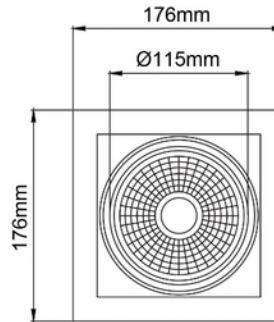

**FDV DOCUMENTATION**

Manna Single 4400lm 935 40° 35W BK 18i3

Art.no: 101243-40-2

*Lighting Solutions*

Manna Single 4400lm 935 40° 35W BK 18i3

SPECIFICATIONS	
Operating temperature (°C)	50
Forward Voltage LED (max tp=25) (V)	39.2
Forward Voltage LED (min tp=65) (V)	30.6
CC (driver) [mA]	1050
CC (forward voltage driver) (V)	42.0
Inrush current time (µs)	250.0
Inrush current I _{max} (A)	25.0
Length (product) (mm)	176.0
Width (product) (mm)	176.0
Height (product) (mm)	140.0

FDV DOCUMENTATION

Manna Single 4400lm 935 40° 35W BK 18i3

Art.no: 101243-40-2

Lighting Solutions

LIGHT DISTRIBUTION