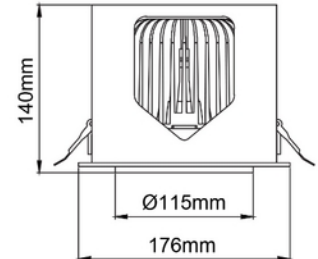

**FDV DOCUMENTATION**

Manna Single 4400lm 935 40° 35W BK 18i3

Art.no: 101243-40-2

*Lighting Solutions*

Manna Single 4400lm 935 40° 35W BK 18i3

SPECIFICATIONS	
Operating temperature (°C)	50
Forward Voltage LED (max tp=25) (V)	39.2
Forward Voltage LED (min tp=65) (V)	30.6
CC (driver) [mA]	1050
CC (forward voltage driver) (V)	42.0
Inrush current time (µs)	250.0
Inrush current I _{max} (A)	25.0
Length (product) (mm)	176.0
Width (product) (mm)	176.0
Height (product) (mm)	140.0

FDV DOCUMENTATION

Manna Single 4400lm 935 40° 35W BK 18i3

Art.no: 101243-40-2

Lighting Solutions

LIGHT DISTRIBUTION