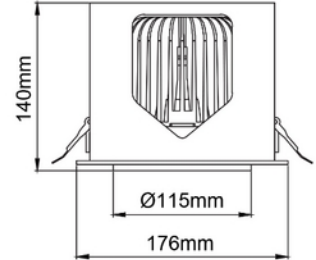

**FDV DOCUMENTATION**

Manna Single 4400lm 935 40° 35W WH 18i3

Art.no: 101243-40-3

*Lighting Solutions*

Manna Single 4400lm 935 40° 35W WH 18i3

SPECIFICATIONS	
Operating temperature (°C)	50
Forward Voltage LED (max tp=25) (V)	39.2
Forward Voltage LED (min tp=65) (V)	30.6
CC (driver) [mA]	1050
CC (forward voltage driver) (V)	42.0
Inrush current time (µs)	250.0
Inrush current I _{max} (A)	25.0
Length (product) (mm)	176.0
Width (product) (mm)	176.0
Height (product) (mm)	140.0