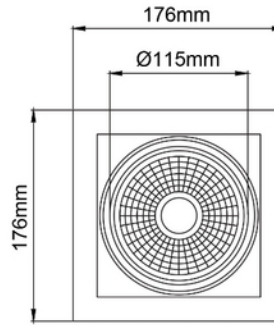

**FDV DOCUMENTATION**

Manna Single 4400lm 935 40° 35W WH 18i3

Art.no: 101243-40-3

*Lighting Solutions*

Manna Single 4400lm 935 40° 35W WH 18i3

SPECIFICATIONS	
Operating temperature (°C)	50
Forward Voltage LED (max tp=25) (V)	39.2
Forward Voltage LED (min tp=65) (V)	30.6
CC (driver) [mA]	1050
CC (forward voltage driver) (V)	42.0
Inrush current time (µs)	250.0
Inrush current I _{max} (A)	25.0
Length (product) (mm)	176.0
Width (product) (mm)	176.0
Height (product) (mm)	140.0