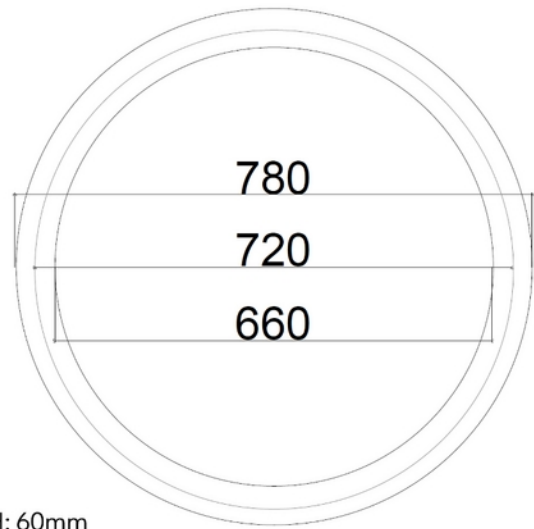

**FDV DOCUMENTATION**

Sircular 3500lm 830 35W Ø780mm BK DALI 2m cable
Art.no: 101300-120-2-ddd

Lighting Solutions

H: 60mm
B: 60mm

Sircular 3500lm 830 35W Ø780mm BK DALI 2m cable

SPECIFICATIONS	
Operating temperature (°C)	55
CC (driver) [mA]	1000
CC (forward voltage driver) (V)	42.0
Inrush current time (µs)	110.0
Inrush current I _{max} (A)	30.0
Length (product) (mm)	60.0
Height (product) (mm)	60.0
Weight (product) (kg)	5.5
Diameter (product) (mm)	780.0