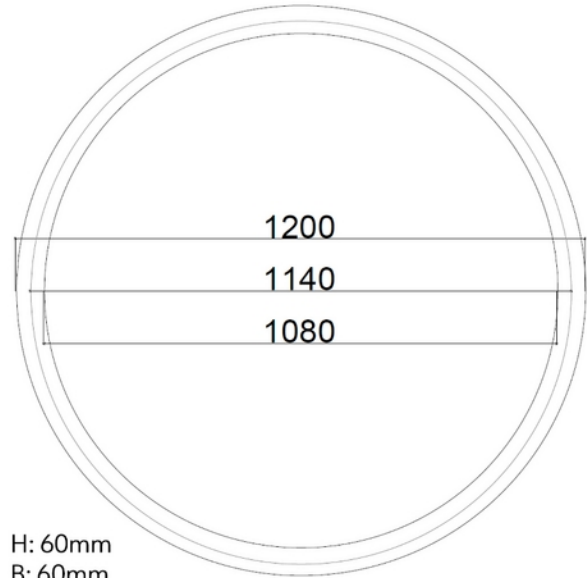

**FDV DOCUMENTATION**

Circular 6400lm 830 60W Ø1200mm BK DALI 2m cable

Art.no: 101301-120-2-ddd

*Lighting Solutions*

## Sircular 6400lm 830 60W Ø1200mm BK DALI 2m cable

SPECIFICATIONS	
Operating temperature (°C)	55
CC (driver) [mA]	1650
CC (forward voltage driver) (V)	42.0
Inrush current time (µs)	130.0
Inrush current I <sub>max</sub> (A)	30.0
Length (product) (mm)	60.0
Height (product) (mm)	60.0
Weight (product) (kg)	100.0
Diameter (product) (mm)	1200.0