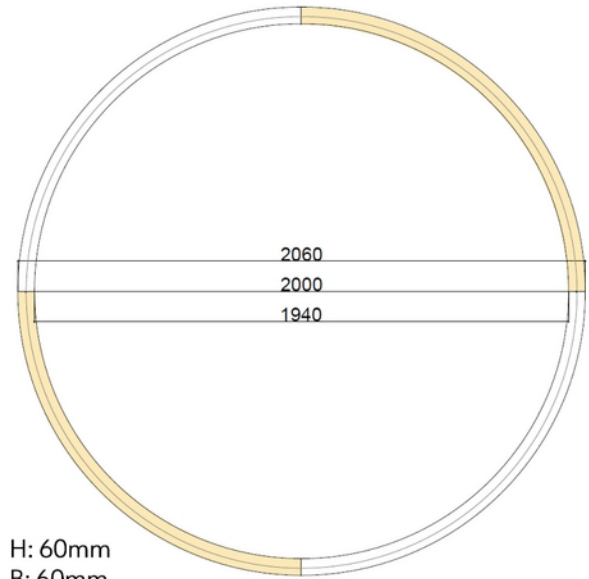

**FDV DOCUMENTATION**

Sircular 12000lm 830 120W Ø2060mm BK DALI 3m cable
Art.no: 101303-120-2-ddd

Lighting Solutions

Sircular 12000lm 830 120W Ø2060mm BK DALI 3m cable

SPECIFICATIONS	
Operating temperature (°C)	55
CC (driver) [mA]	42
CC (forward voltage driver) (V)	1650.0
Inrush current time (µs)	130.0
Inrush current I _{max} (A)	60.0
Length (product) (mm)	60.0
Height (product) (mm)	60.0
Weight (product) (kg)	12.5
Diameter (product) (mm)	2060.0