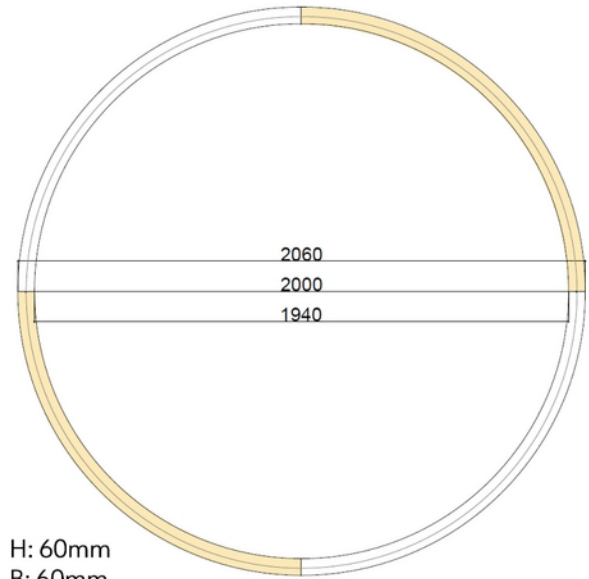

**PRODUCT DATA SHEET**

Circular 12000lm 830 120W Ø2060mm BK DALI 3m cable
Art.no: 101303-120-2-ddd

Lighting Solutions

Circular 12000lm 830 120W Ø2060mm BK DALI 3m cable

Circular decorative pendant with direct lighting. The fixture comes with opal diffuser and DALI2 driver. Available in 4 sizes with 3000K.

Circular 12000lm 830 120W Ø2060mm BK DALI 3m cable

Art.no: 101303-120-2-ddd

*Lighting Solutions*

PHOTOMETRIC DATA	
CRI / Ra (>=)	80
CCT (Color Temperature) (K)	3000
Color Code	830
Lightsource Type	LED (built in)
Lens (Diffuser)	Opal
Lifetime (h)	L80B20: 50 000
MacAdam (SDCM)	5
UGR (<=)	22

DIMENSIONS	
Length (product) (mm)	60.0
Height (product) (mm)	60.0
Weight (product) (kg)	12.5
Diameter (product) (mm)	2060.0

MATERIALS AND SURFACES	
Color	Black
Housing Material	Aluminium
Diffuser Material	Polycarbonate

PRODUCT DATA SHEET

Sircular 12000lm 830 120W Ø2060mm BK DALI 3m cable
Art.no: 101303-120-2-ddd

Lighting Solutions

INSTALLATION AND CONNECTION	
Areas of use	Hotel, Office, Shop, Showroom
Mounting	Ceiling, Pendant
Connection (system)	Cable 3m