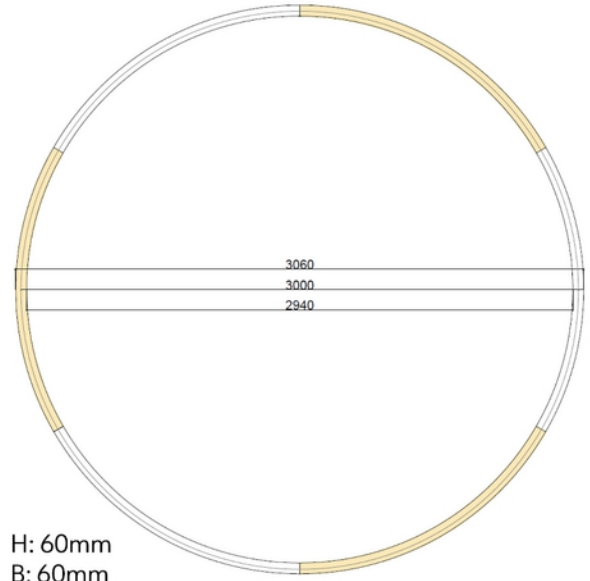

**PRODUCT DATA SHEET**

Circular 18000lm 830 180W Ø3060mm BK DALI 3m cable
Art.no: 101304-120-2-ddd

Lighting Solutions

Circular 18000lm 830 180W Ø3060mm BK DALI 3m cable

Circular decorative pendant with direct lighting. The fixture comes with opal diffuser and DALI2 driver. Available in 4 sizes with 3000K.

Sircular 18000lm 830 180W Ø3060mm BK DALI 3m cable
Art.no: 101304-120-2-ddd

Lighting Solutions

PHOTOMETRIC DATA	
CRI / Ra (>=)	80
CCT (Color Temperature) (K)	3000
Color Code	830
Lightsource Type	LED (built in)
Lens (Diffuser)	Opal
Lifetime (h)	L80B10: 100 000
MacAdam (SDCM)	5
UGR (<=)	22

DIMENSIONS	
Length (product) (mm)	60.0
Height (product) (mm)	60.0
Weight (product) (kg)	16.0
Diameter (product) (mm)	3060.0

MATERIALS AND SURFACES	
Color	Black
Housing Material	Aluminium
Diffuser Material	Polycarbonate

**PRODUCT DATA SHEET**

Sircular 18000lm 830 180W Ø3060mm BK DALI 3m cable
Art.no: 101304-120-2-ddd

Lighting Solutions

INSTALLATION AND CONNECTION	
Areas of use	Hotel, Office, Shop, Showroom
Mounting	Ceiling, Pendant
Connection (system)	Cable 3m