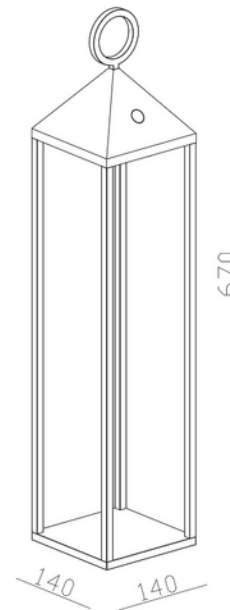

**PRODUCT DATA SHEET**

Specter 200lm 827 2,2W Touch Dim Chargeable IP54 GR 670mm

Art.no: 101380-670-1

*Lighting Solutions*

## Specter 200lm 827 2,2W Touch Dim Chargeable IP54 GR 670mm

Beautiful outdoor lamp for long summer nights! The fixture is produced in die-cast aluminium and powder coated to last outdoors. 9 hours work time and 5-7 charge time operated by 2 x 220mAh lithium battery. Dimmable by touch switch to create the atmosphere you'd like.

DIMENSIONS	
Length (product) (mm)	140.0
Width (product) (mm)	140.0
Height (product) (mm)	670.0

MATERIALS AND SURFACES	
Color	Grey

INSTALLATION AND CONNECTION	
Areas of use	Cafe, Cottage, Garden, Outdoor, Residence
Connection (system)	USB-C