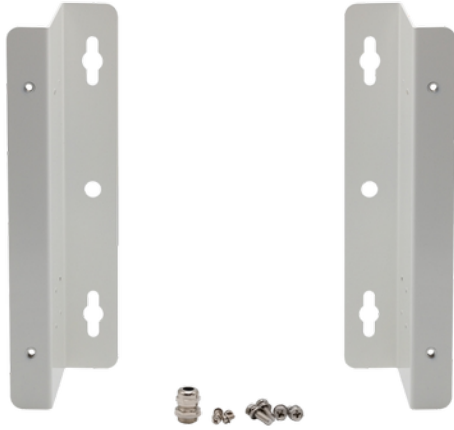

FDV DOCUMENTATION
Petrol Surface Mount Kit
Art.no: 101420-01

Lighting Solutions

Petrol Surface Mount Kit