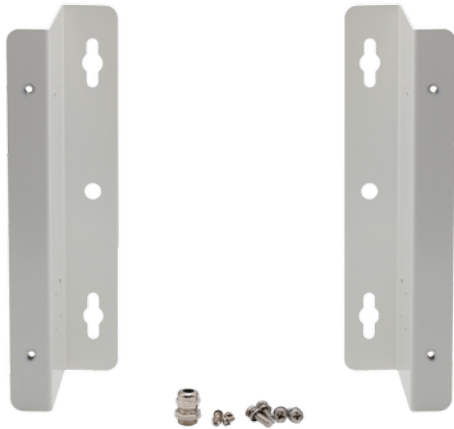

PRODUCT DATA SHEET
Petrol Surface Mount Kit
Art.no: 101420-01

Lighting Solutions

Petrol Surface Mount Kit

Surface mount kit for Petrol

TECHNICAL DATA	
Outdoor	Yes
Type (accessories)	Mounting acc.

MATERIALS AND SURFACES	
Color	White