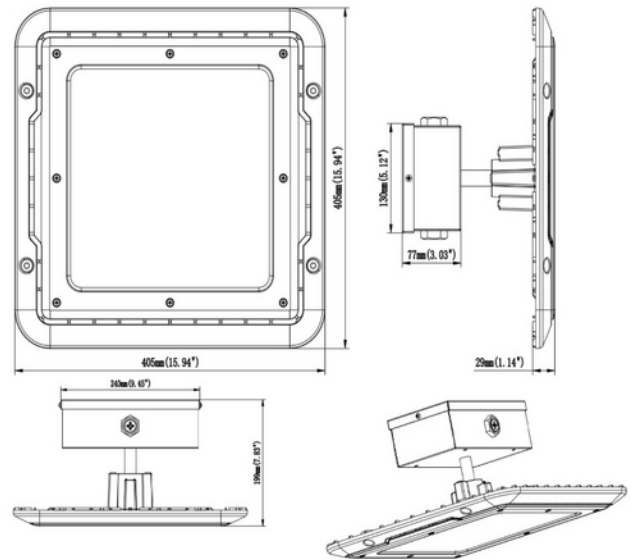

## Petrol 15500lm 840 100W 80° IP66 WH 1-10V

SPECIFICATIONS	
CC (driver) [mA]	3200
CC (forward voltage driver) (V)	56.0
Inrush current time ( $\mu$ s)	200.0
Inrush current I <sub>max</sub> (A)	70.0
Length (product) (mm)	405.0
Width (product) (mm)	405.0
Height (product) (mm)	199.0
Weight (product) (kg)	6.0