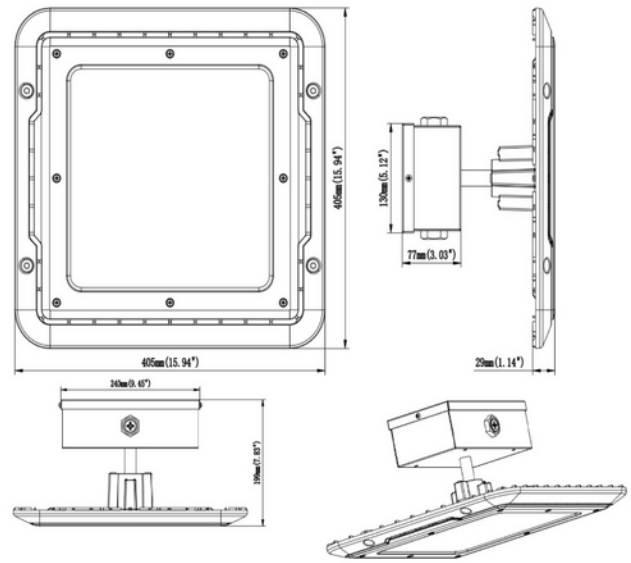

**FDV DOCUMENTATION**

Petrol 21000lm 840 150W 80° IP66 WH 1-10V

Art.no: 101422-3

*Lighting Solutions*

Petrol 21000lm 840 150W 80° IP66 WH 1-10V

SPECIFICATIONS	
CC (driver) [mA]	4200
CC (forward voltage driver) (V)	56.0
Inrush current time (μ s)	200.0
Inrush current I _{max} (A)	110.0
Length (product) (mm)	405.0
Width (product) (mm)	405.0
Height (product) (mm)	199.0
Weight (product) (kg)	6.1