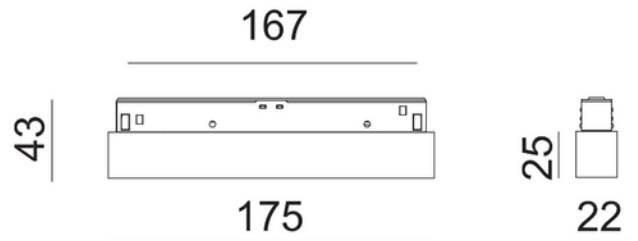

**FDV DOCUMENTATION**

Flare CM5 927 750lm 34° 10W Evo BK DALI

Art.no: 101485-34-2-ddd

*Lighting Solutions*

Flare CM5 927 750lm 34° 10W Evo BK DALI

SPECIFICATIONS	
CC (driver) [mA]	700
CC (forward voltage driver) (V)	40.0
Length (product) (mm)	175.0
Width (product) (mm)	22.0
Height (product) (mm)	43.0

FDV DOCUMENTATION
Flare CM5 927 750lm 34° 10W Evo BK DALI
Art.no: 101485-34-2-ddd

Lighting Solutions

LIGHT DISTRIBUTION