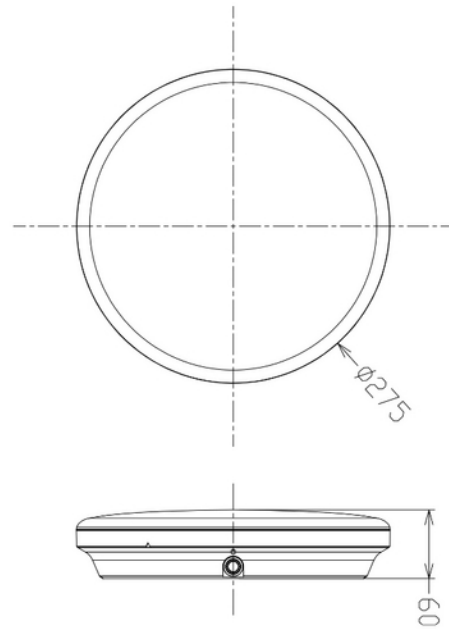

**FDV DOCUMENTATION**

Celestial 1500lm 12W 827/830 WH 120° Ø275mm phasecut

Art.no: 101570-120-3-p

*Lighting Solutions*

Celestial 1500lm 12W 827/830 WH 120° Ø275mm phasecut

SPECIFICATIONS	
Operating temperature (°C)	45
CC (forward voltage driver) (V)	75.0
Inrush current time (µs)	40.0
Inrush current I _{max} (A)	3.2
Width (product) (mm)	275.0
Height (product) (mm)	60.0
Weight (product) (kg)	0.75

FDV DOCUMENTATION

Celestial 1500lm 12W 827/830 WH 120° Ø275mm phasecut

Art.no: 101570-120-3-p

Lighting Solutions

LIGHT DISTRIBUTION