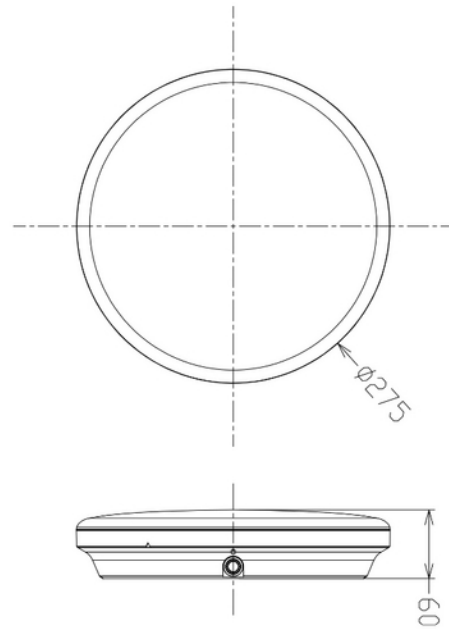

**PRODUCT DATA SHEET**

Celestial 1500lm 12W 827/830 WH 120° Ø275mm phasecut

Art.no: 101570-120-3-p

*Lighting Solutions*

## Celestial 1500lm 12W 827/830 WH 120° Ø275mm phasecut

All data is based on 3000K.

ELECTRICAL DATA	
Protection Class (system)	2
Dimming (system)	Phase-Cut
Voltage (system) [V]	230V 50Hz

TECHNICAL DATA	
IK (system)	IK06
IP (system)	IP54
Outdoor	No
Operating temperature (°C)	-20 - 45

PHOTOMETRIC DATA	
Efficacy (system) (lm/W)	112

**PRODUCT DATA SHEET**

Celestial 1500lm 12W 827/830 WH 120° Ø275mm phasecut

Art.no: 101570-120-3-p

*Lighting Solutions*

PHOTOMETRIC DATA	
CRI / Ra (>=)	80
CCT (Color Temperature) (K)	2700-3000K
Lightsource Type	LED (built in)
Lens (Diffuser)	Opal
Lifetime (h)	L80B10: 100 000
MacAdam (SDCM)	3

DIMENSIONS	
Width (product) (mm)	275.0
Height (product) (mm)	60.0
Weight (product) (kg)	0.75

**PRODUCT DATA SHEET**

Celestial 1500lm 12W 827/830 WH 120° Ø275mm phasecut  
Art.no: 101570-120-3-p

*Lighting Solutions*