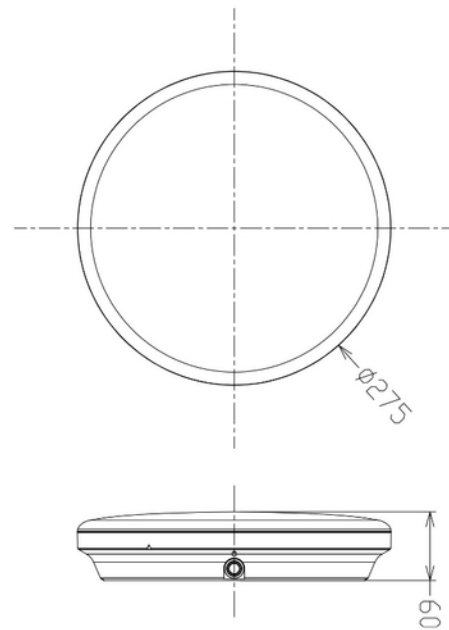

**FDV DOCUMENTATION**

Celestial 2000lm 18W 827/830 Wh 120° Ø275mm DALI

Art.no: 101571-120-3-ddd

*Lighting Solutions*

Celestial 2000lm 18W 827/830 Wh 120° Ø275mm DALI

SPECIFICATIONS	
Operating temperature (°C)	45
CC (forward voltage driver) (V)	40.0
Inrush current time (µs)	42.0
Inrush current I _{max} (A)	8.08
Width (product) (mm)	275.0
Height (product) (mm)	60.0
Weight (product) (kg)	0.75

FDV DOCUMENTATION

Celestial 2000lm 18W 827/830 Wh 120° Ø275mm DALI

Art.no: 101571-120-3-ddd

Lighting Solutions

LIGHT DISTRIBUTION