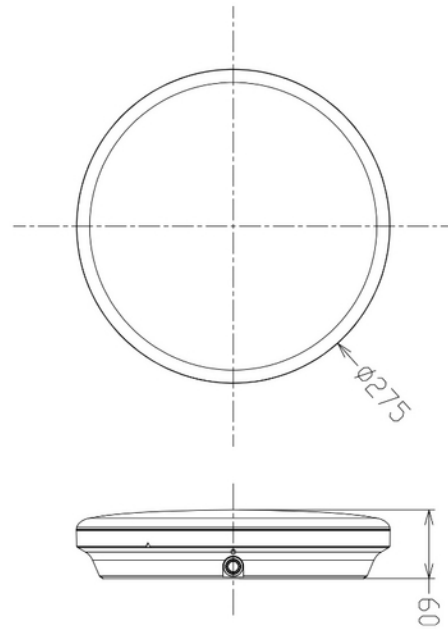

**FDV DOCUMENTATION**

Celestial 2000lm 18W 827/830 WH 120° Ø275mm phasecut

Art.no: 101571-120-3-p

*Lighting Solutions*

## Celestial 2000lm 18W 827/830 WH 120° Ø275mm phasecut

| SPECIFICATIONS                      |       |
|-------------------------------------|-------|
| Operating temperature (°C)          | 45    |
| CC (forward voltage driver) (V)     | 75.0  |
| Inrush current time (µs)            | 158.0 |
| Inrush current I <sub>max</sub> (A) | 12.2  |
| Width (product) (mm)                | 275.0 |
| Height (product) (mm)               | 60.0  |
| Weight (product) (kg)               | 0.75  |

**FDV DOCUMENTATION**

Celestial 2000lm 18W 827/830 WH 120° Ø275mm phasecut

Art.no: 101571-120-3-p

*Lighting Solutions*

**LIGHT DISTRIBUTION**