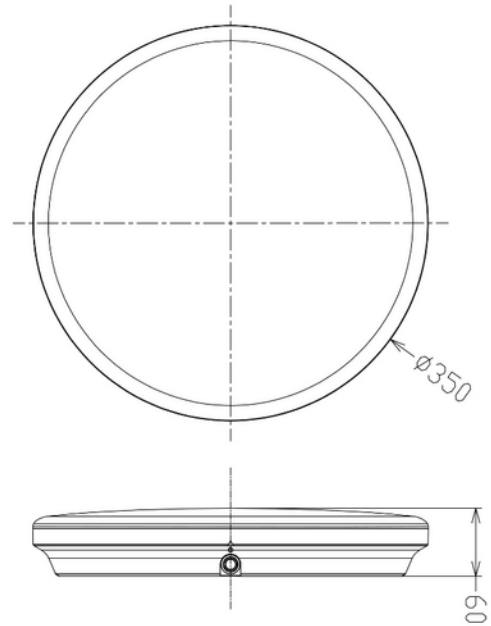

**FDV DOCUMENTATION**

Celestial 2800lm 25W 827/830 WH 120° Ø350mm DALI
Art.no: 101575-120-3-ddd

Lighting Solutions

Celestial 2800lm 25W 827/830 WH 120° Ø350mm DALI

| SPECIFICATIONS | |
|-------------------------------------|-------|
| Operating temperature (°C) | 45 |
| CC (forward voltage driver) (V) | 40.0 |
| Inrush current time (µs) | 76.4 |
| Inrush current I _{max} (A) | 11.2 |
| Width (product) (mm) | 350.0 |
| Height (product) (mm) | 60.0 |
| Weight (product) (kg) | 1.25 |

FDV DOCUMENTATION

Celestial 2800lm 25W 827/830 WH 120° Ø350mm DALI

Art.no: 101575-120-3-ddd

Lighting Solutions

LIGHT DISTRIBUTION