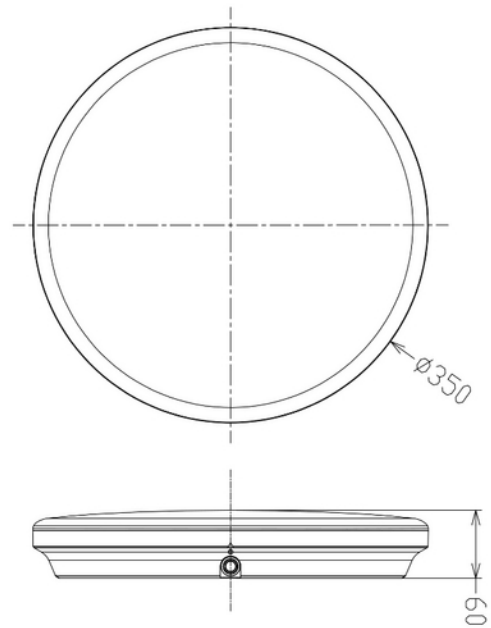

**FDV DOCUMENTATION**

Celestial EMG Sensor 2800lm 25W 827/830 WH 120° Ø350mm

Art.no: 101575-E-S-120-3

*Lighting Solutions*

Celestial EMG Sensor 2800lm 25W 827/830 WH 120° Ø350mm

SPECIFICATIONS	
Operating temperature (°C)	45
CC (forward voltage driver) (V)	75.0
Inrush current time (µs)	81.0
Inrush current I _{max} (A)	29.4
Height (product) (mm)	60.0
Weight (product) (kg)	1.25
Diameter (product) (mm)	350.0
Emergency lumen out (lm)	300

FDV DOCUMENTATION

Celestial EMG Sensor 2800lm 25W 827/830 WH 120° Ø350mm

Art.no: 101575-E-S-120-3

Lighting Solutions

LIGHT DISTRIBUTION