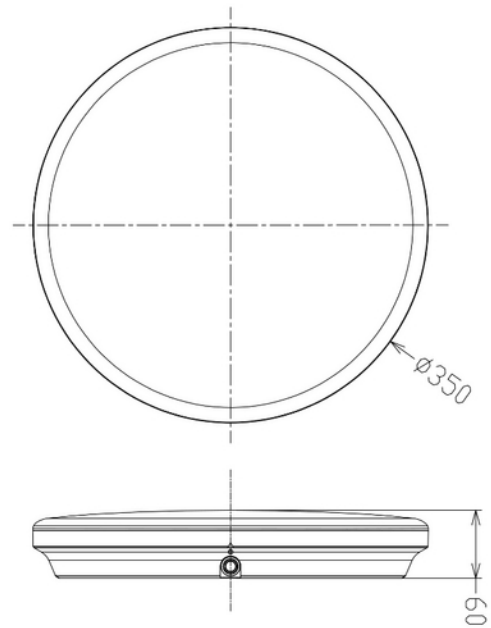

**FDV DOCUMENTATION**

Celestial Sensor 2800lm 25W 827/830 WH 120° Ø350mm

Art.no: 101575-S-120-3

*Lighting Solutions*

Celestial Sensor 2800lm 25W 827/830 WH 120° Ø350mm

SPECIFICATIONS	
Operating temperature (°C)	45
CC (forward voltage driver) (V)	75.0
Inrush current time (µs)	81.0
Inrush current I _{max} (A)	29.4
Height (product) (mm)	60.0
Weight (product) (kg)	1.25
Diameter (product) (mm)	350.0

FDV DOCUMENTATION

Celestial Sensor 2800lm 25W 827/830 WH 120° Ø350mm

Art.no: 101575-S-120-3

Lighting Solutions

LIGHT DISTRIBUTION