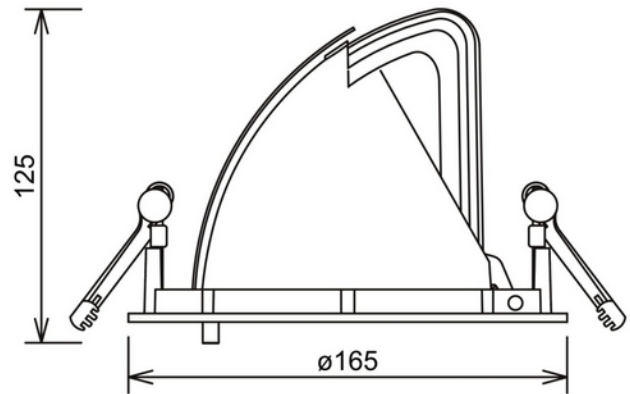

**PRODUCT DATA SHEET**

Zeta Mini 4050lm 827 15° 27W BK 18i3

Art.no: 1017-7-15-2

*Lighting Solutions*

155mm

## Zeta Mini 4050lm 827 15° 27W BK 18i3

Zeta Mini is a small flexible LED downlight replacing the well-known Zebra mini, offering the same great quality and adjustment possibilities. The Zeta mini is supplied with 18i3 cable connector and can be delivered with a variety of connection options. The down light is available in three different colors.

DIMENSIONS	
Length (product) (mm)	165.0
Width (product) (mm)	165.0
Height (product) (mm)	125.0
Weight (product) (kg)	0.95

MATERIALS AND SURFACES	
Color	Black

**PRODUCT DATA SHEET**

Zeta Mini 4050lm 827 15° 27W BK 18i3