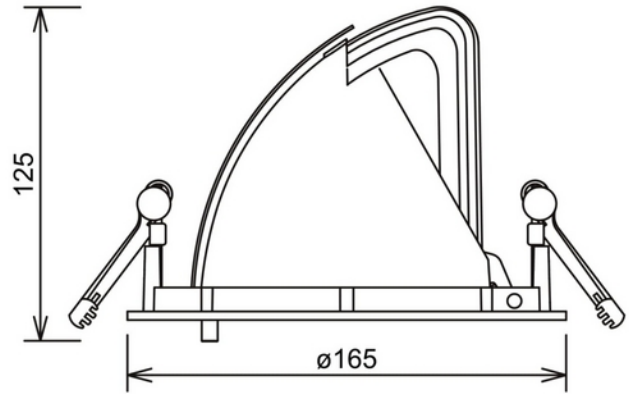

**FDV DOCUMENTATION**

Zeta Mini 4200lm 830 15° 27W WH 18i3-plug Ø155mm

Art.no: 1018-8-15-3

*Lighting Solutions*

155mm

Zeta Mini 4200lm 830 15° 27W WH 18i3-plug Ø155mm

SPECIFICATIONS	
CC (forward voltage driver) (V)	44.0
Inrush current time (µs)	150.0
Inrush current I _{max} (A)	25.0
Length (product) (mm)	165.0
Width (product) (mm)	165.0
Height (product) (mm)	125.0
Weight (product) (kg)	0.95