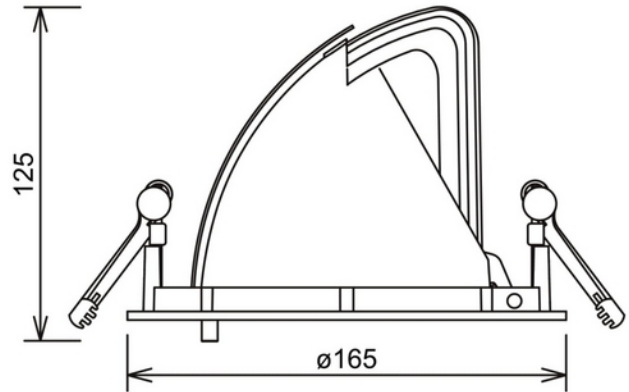

**FDV DOCUMENTATION**

Zeta Mini 4200lm 830 30° 27W BK 18i3-plug Ø155mm

Art.no: 1018-8-30-2

*Lighting Solutions*

155mm

Zeta Mini 4200lm 830 30° 27W BK 18i3-plug Ø155mm

SPECIFICATIONS	
CC (forward voltage driver) (V)	44.0
Inrush current time (µs)	150.0
Inrush current I _{max} (A)	25.0
Length (product) (mm)	165.0
Width (product) (mm)	165.0
Height (product) (mm)	125.0
Weight (product) (kg)	0.95