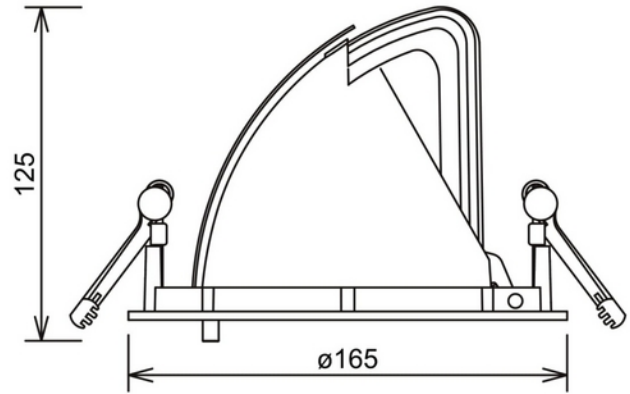

**FDV DOCUMENTATION**

Zeta Mini 4200lm 830 30° 27W WH 18i3-plug Ø155mm

Art.no: 1018-8-30-3

*Lighting Solutions*

155mm

## Zeta Mini 4200lm 830 30° 27W WH 18i3-plug Ø155mm

SPECIFICATIONS	
CC (forward voltage driver) (V)	44.0
Inrush current time (µs)	150.0
Inrush current I <sub>max</sub> (A)	25.0
Length (product) (mm)	165.0
Width (product) (mm)	165.0
Height (product) (mm)	125.0
Weight (product) (kg)	0.95