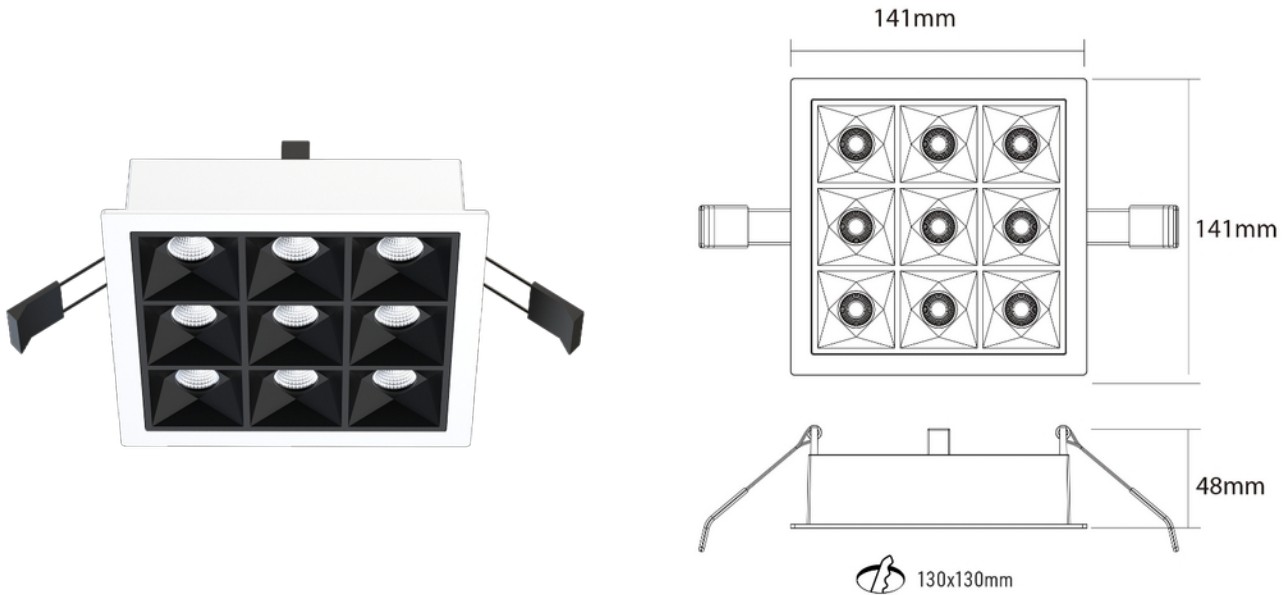

**FDV DOCUMENTATION**

Phoenix D3 1800lm 830 35° 18W WH w/o driver cut out 130x130

Art.no: 101851-01-3

*Lighting Solutions*

Phoenix D3 1800lm 830 35° 18W WH w/o driver cut out 130x130

SPECIFICATIONS	
Power (system) (W)	8/18
Operating temperature (°C)	45
Forward Voltage LED (max tp=25) (V)	3.0
Forward Voltage LED (min tp=65) (V)	20.0
Length (product) (mm)	141.0
Width (product) (mm)	141.0
Height (product) (mm)	48.0
Weight (product) (kg)	0.8

FDV DOCUMENTATION

Phoenix D3 1800lm 830 35° 18W WH w/o driver cut out 130x130

Art.no: 101851-01-3

Lighting Solutions

LIGHT DISTRIBUTION