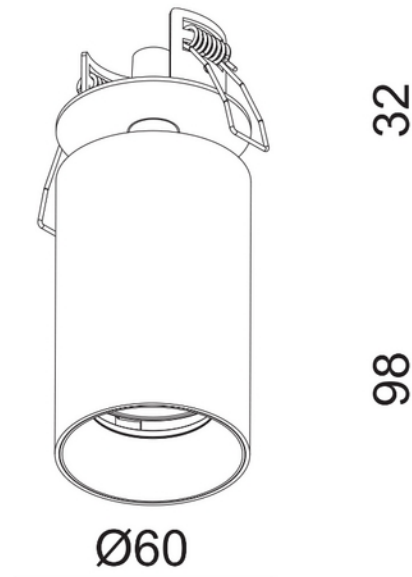

**PRODUCT DATA SHEET**

Tania Mini Basic GU10 max 7,5W led BK

Art.no: 101870-2

*Lighting Solutions*

## Tania Mini Basic GU10 max 7,5W led BK

Tania Mini Basic GU10 is a recessed spotlight that can be tilted and rotated. Available in white and black color. Gold frontring can be bought separately. Lightbulb are not included.

**PRODUCT DATA SHEET**

Tania Mini Basic GU10 max 7,5W led BK

Art.no: 101870-2

*Lighting Solutions***PHOTOMETRIC DATA**

|                 |      |
|-----------------|------|
| Lens (Diffuser) | None |
|-----------------|------|

**DIMENSIONS**

|                         |       |
|-------------------------|-------|
| Length (product) (mm)   | 145.0 |
| Weight (product) (kg)   | 280.0 |
| Diameter (product) (mm) | 60.0  |

**MATERIALS AND SURFACES**