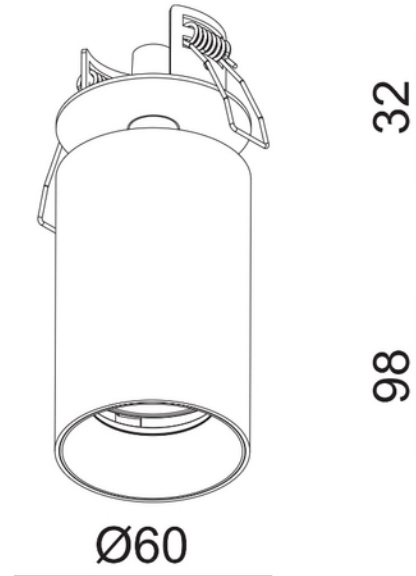

FDV DOCUMENTATION
Tania Mini Basic GU10 max 7,5W led WH
Art.no: 101870-3

Lighting Solutions

Tania Mini Basic GU10 max 7,5W led WH

SPECIFICATIONS	
Length (product) (mm)	98.0
Diameter (product) (mm)	60.0